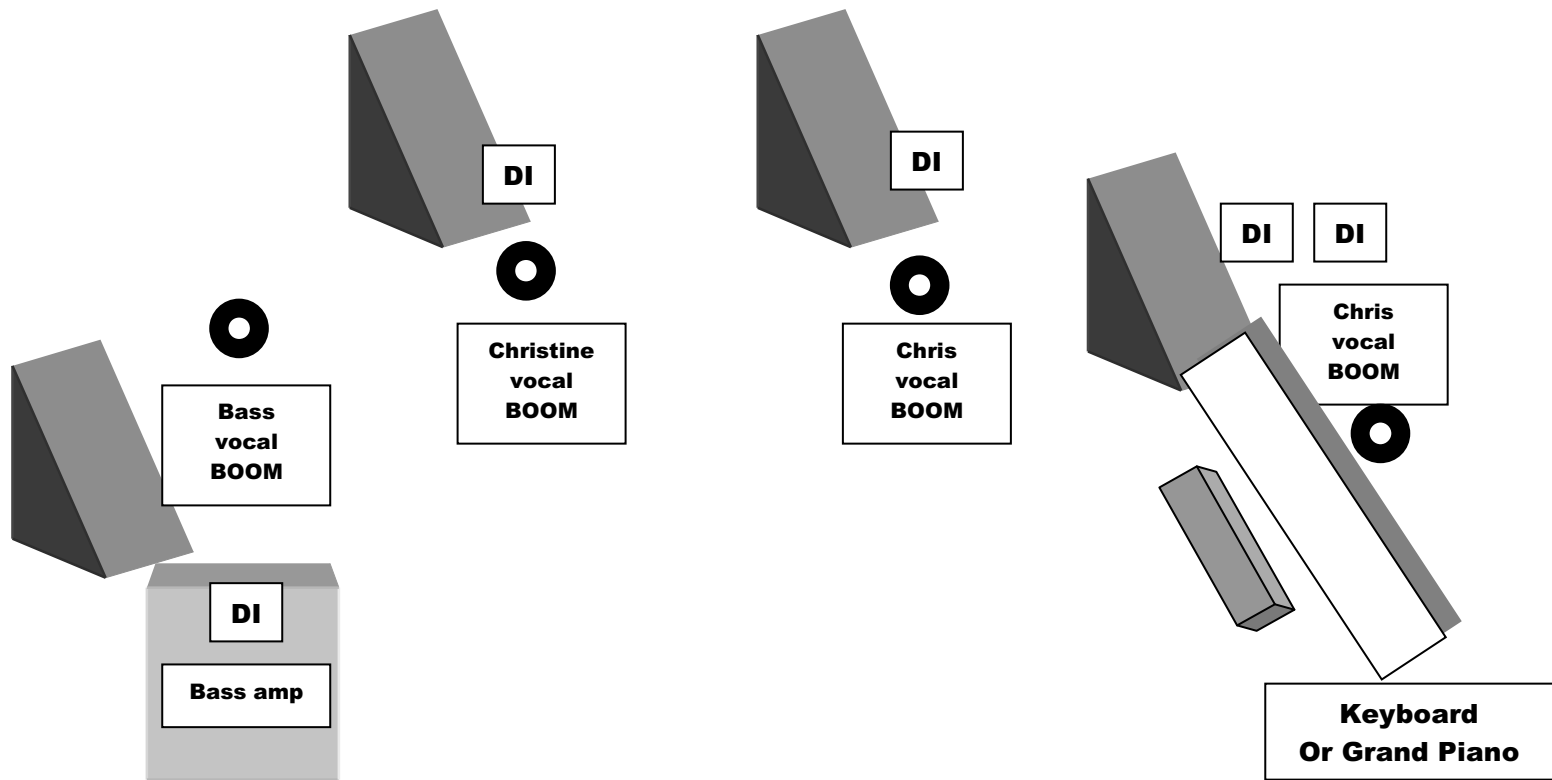

**Albert and Gage
Trio Stage Plot**

Albert and Gage Trio
Stage Plot Contact: Chris Gage
512-751-0235 mail@chrisgage.biz
Website www.albertandgage.com

5 DI (2 acoustic guitars, bass, stereo keyboard)
4 vocal mics (SM-58) on booms
4 monitor wedges (2-4 mixes if possible)
5 electrical outlets (2 by wedges, 2 by keyboard,
1 upstage by bass amp)